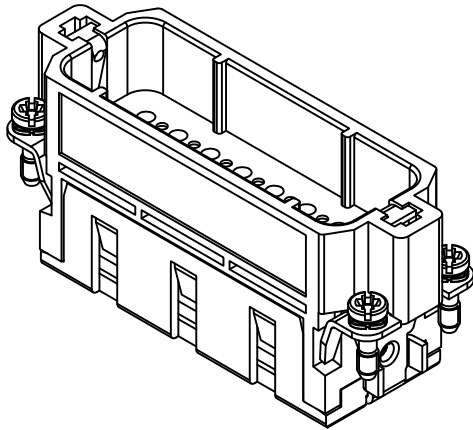

Panel cut out

 InKonn (Suzhou) Electric Technology Co., Ltd.	All Dimensions in mm Original Size DIN A4	Date 2019-05-14	Drawing No. TC6726697	Rev. A00	Scale 1:1
	Part No. 10 30 016 2101	Created by Shuxu Huang	Checked by Yiyi Luo	Page 1/1	
Type Name IA-016-CM(17-32)					