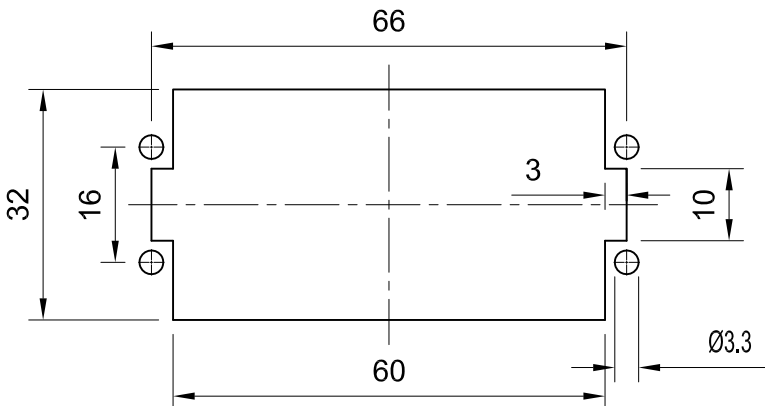

Panel cut out

 InKonn (Suzhou) Electric Technology Co., Ltd.	All Dimensions in mm Original Size DIN A4	Date 2019-05-14	Drawing No. TC6726697	Rev. A00	Scale 1:1
	Part No. 10 30 016 2101	Created by Shuxu Huang	Checked by Yiyi Luo	Page 1/1	
Type Name IA-016-CM(17-32)					